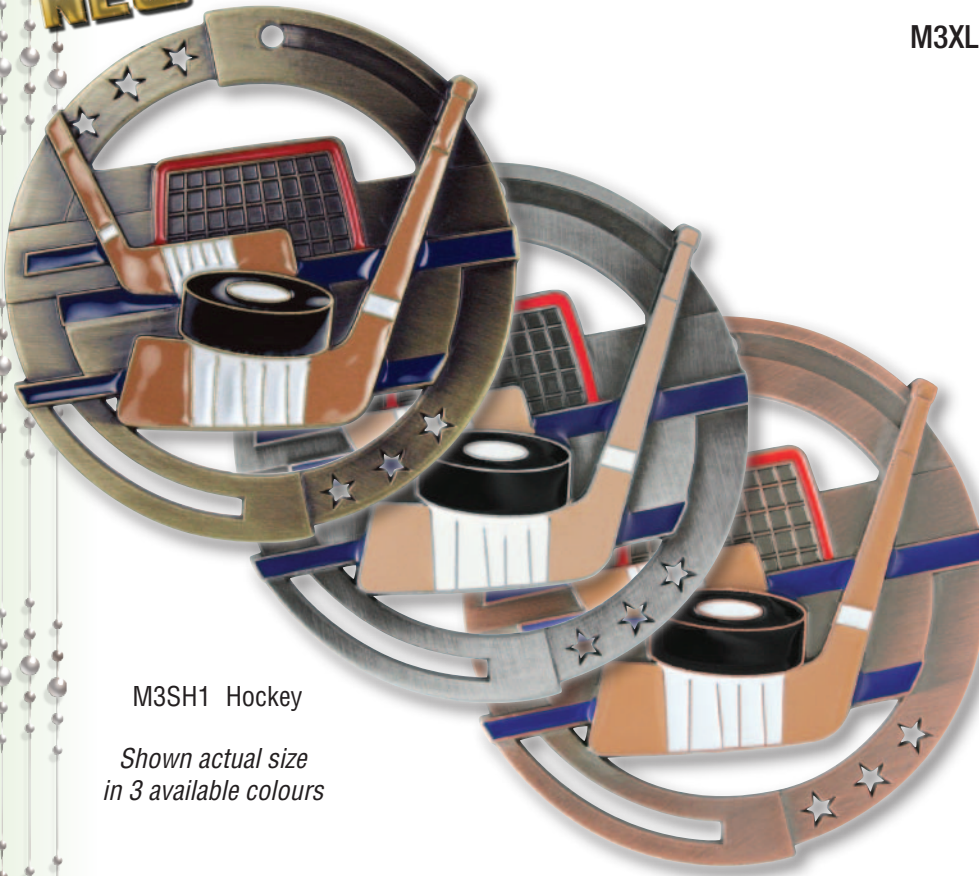

069 Music

065 Reading

066 Science

061 Spelling

Inserts for use with medals and trophies where indicated

Holographic Mylar Inserts

Available in 1" or 2" diameters

Inserts for use with medals and trophies where indicated

M3XL Series Medals

Extra Large 2¾" Diameter Sport Medals
with bold colour graphics

NEW

M3SH1 Hockey

*Shown actual size
in 3 available colours*

M3XL Series 2¾" Diameter
\$4.25 Each

*Available in Antique Gold,
Antique Silver and
Antique Bronze finishes*