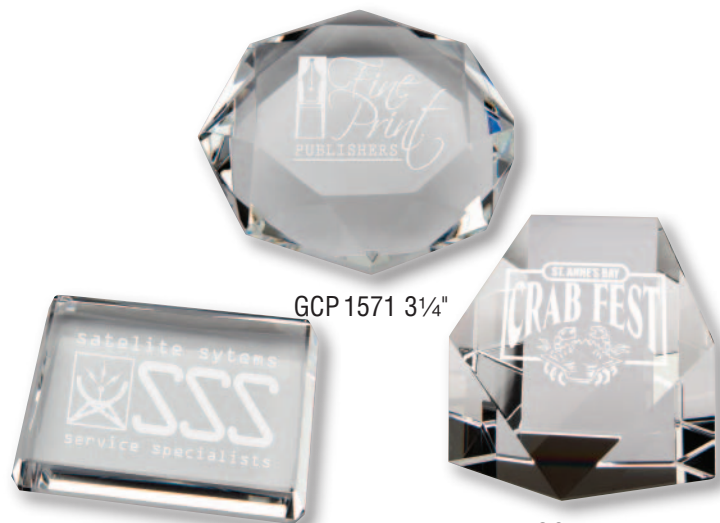

GCY 1558 A 7¼"

GCY 1558 B 8"

Deluxe Crystal Spinning Globes mounted on high gloss Rosewood or crystal bases

DA 9027 4½"

DA 9026 5¼"

Model	Each
DA 9026	74.95
DA 9027	64.95

Deluxe Crystal Paperweights

GCP 1571 3¼"