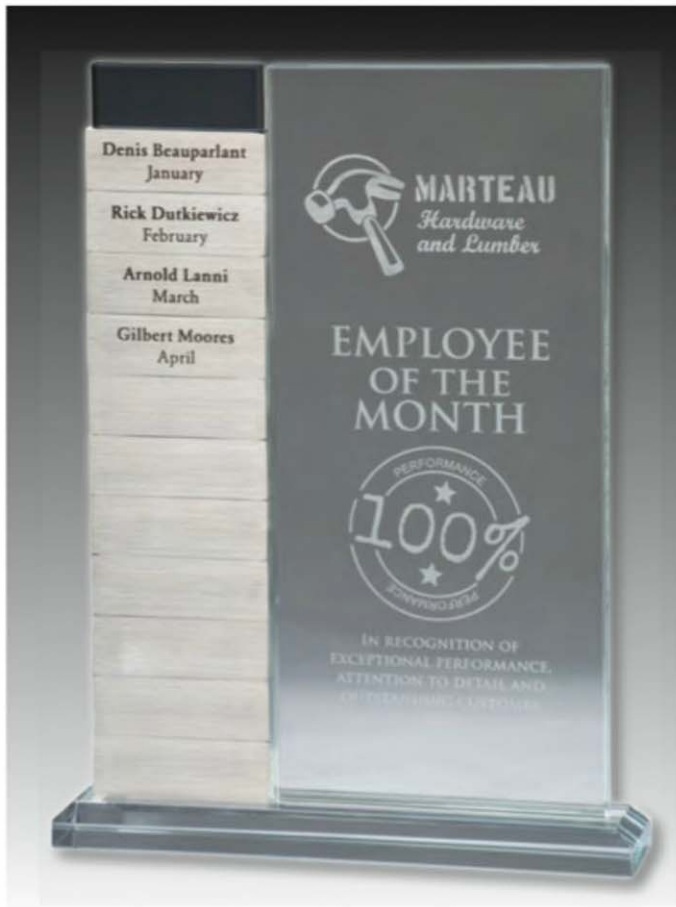

NEW
EXECUTIVE
SERIES

Elegant Glass Perpetual Awards
with brushed aluminum plates

GSA 731 10" x 7½" \$99.95
Includes 12 brushed aluminum plates

GSA 733 8½" x 5½" \$67.95
Includes 4 brushed aluminum plates