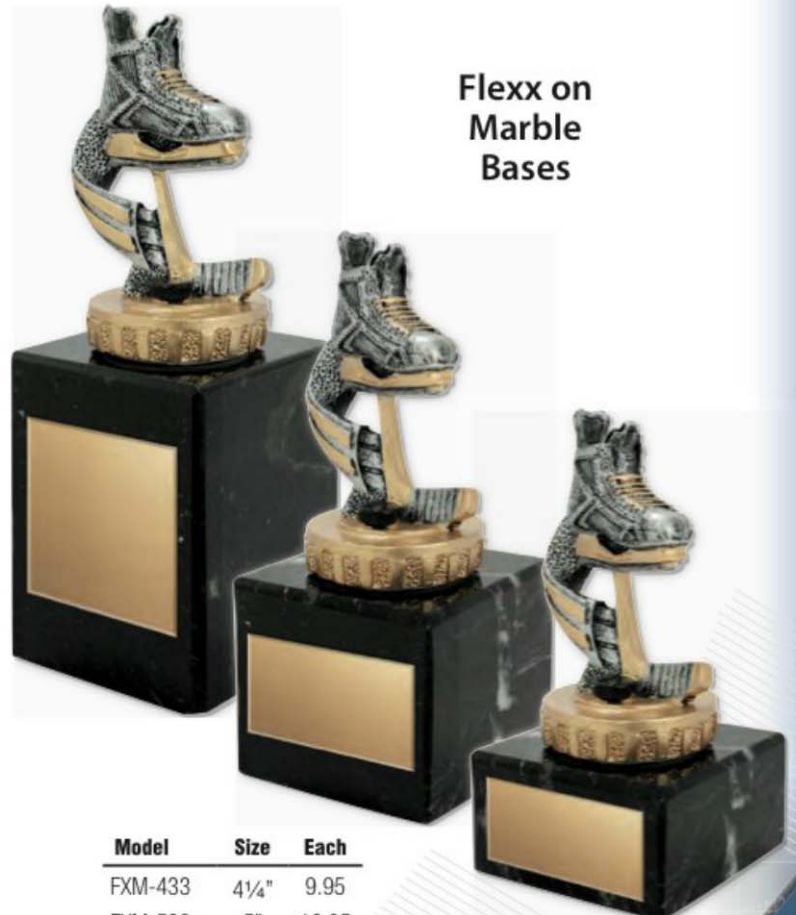

NEW
Crystal Pillar
with 3-D Laser Image

Model	Size	Each
GCY 110	4¾" x 2" x 2"	22.95

Flexx Hockey

Available in 3 sizes

Model	Size	Each
FX101033	6½"	17.95
FX102033	7½"	19.95
FX103033	8½"	21.95

**Flexx on
Marble
Bases**