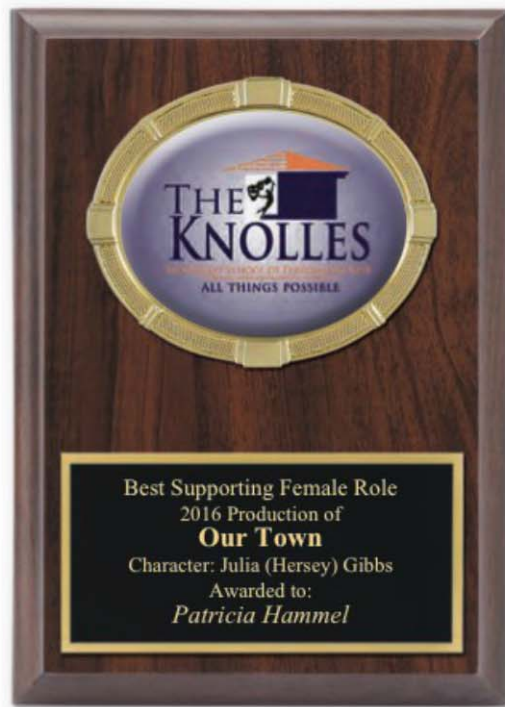

Set up \$29

Custom Impact Plaque

PPCM 628A 5" x 7" 14.95
PPCM 628B 6" x 8" 16.95

Custom Impact Trophies

Model	Size	Each
XRCO-500	5"	10.50
XRCO-600	6"	12.50
XRCO-700	7"	14.95

*Add custom print price

Impact Series Resin available in 3 Sizes