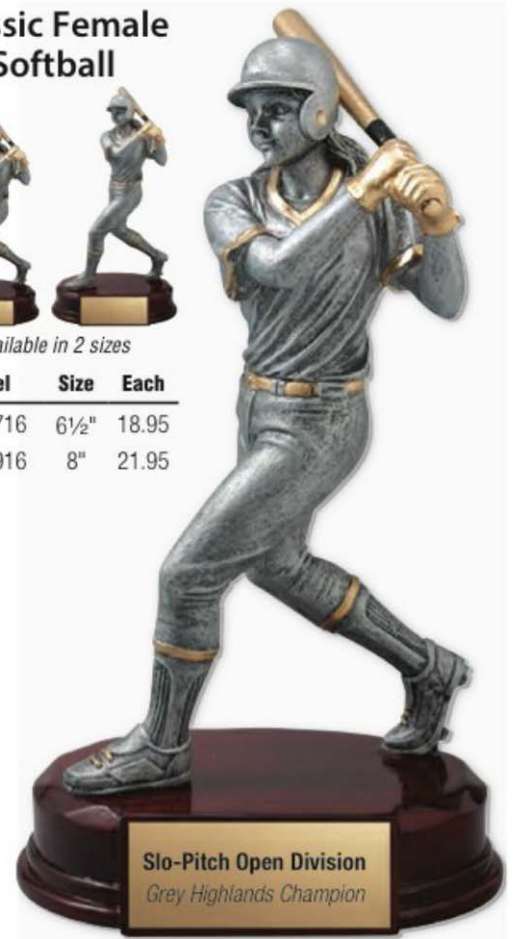

Engraving is for display purposes only and is not included in price.